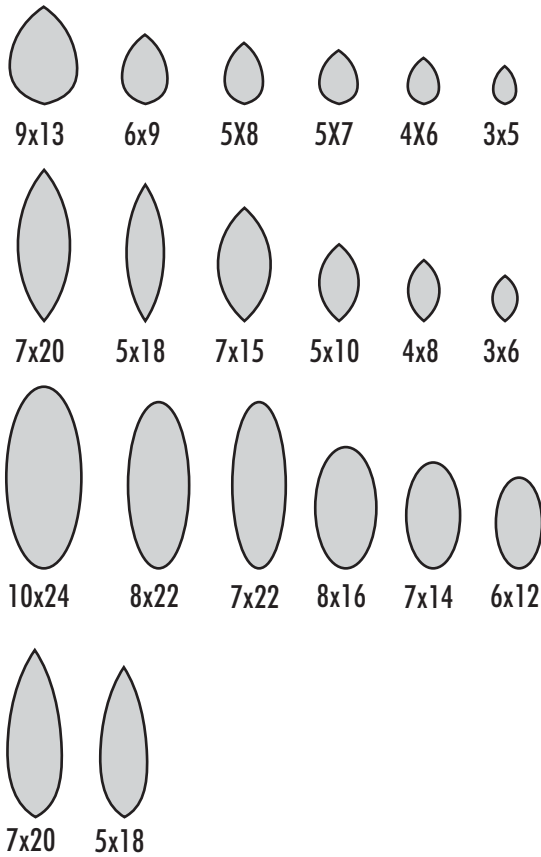

STONE INFORMATION