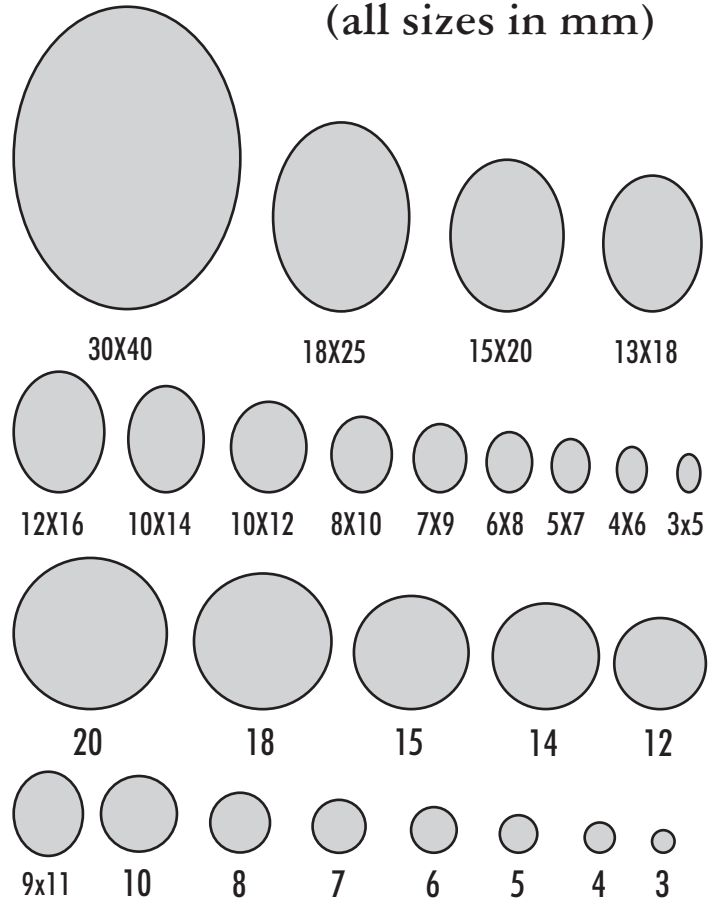

Cab Size & Shape Chart
(all sizes in mm)