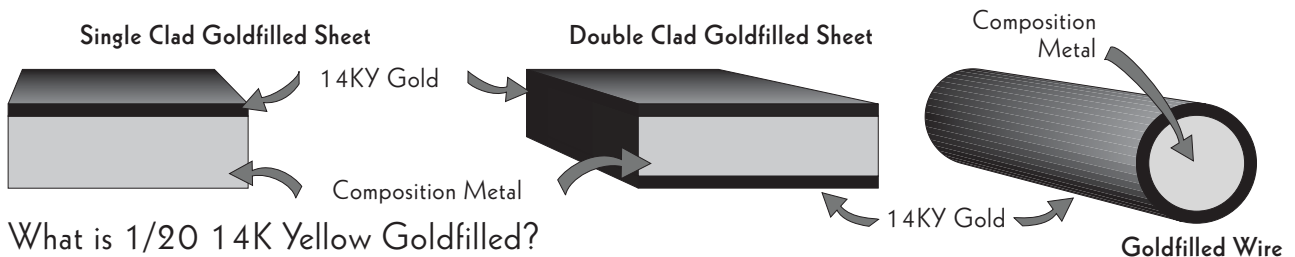

Note: Gold Sheet Solder is sold in 1 dwt. sheets.

White Gold Plumb Sheet Solder

KARAT	Flow Point	ITEM
5/8 18KWPE (easy)	1460° F	12.05.584
5/8 18KWPM (medium)	1475° F	12.05.586
5/8 18KWPH (hard)	1610° F	12.05.588
5/8 14KWPExE (extra easy)	1320° F	12.05.542
5/8 14KWPE (easy)	1390° F	12.05.544
5/8 14KWPM (medium)	1450° F	12.05.546
5/8 14KWPH (hard)	1570° F	12.05.548
5/8 10KWPExE (extra easy)	1360° F	12.05.502
5/8 10KWPE (easy)	1390° F	12.05.504
5/8 10KWPM (medium)	1435° F	12.05.506
5/8 10KWPH (hard)	1570° F	12.05.507

Note: Gold Sheet Solder is sold in 1 dwt. sheets.

C/F Cadmium Free

All gold solders with the C/F symbol are Cadmium Free. All other gold solder may contain cadmium.

Yellow Gold Repair & Work Solder

KARAT	Melt Point	Flow Point	ITEM
14K Easy Wire	N/A	1295° F	12.05.215
14YS Sheet	1195° F	1290° F	12.05.214
10YS Sheet	1180° F	1330° F	12.05.210
6YS Sheet	1125° F	1250° F	12.05.206
3YS Sheet	1125° F	1240° F	12.05.203
14YS Paste syringe	1195° F	1290° F	12.15.214
10YS Paste syringe	1120° F	1240° F	12.15.210

Note: Repair & Work Solders are sold in 1 dwt. amounts.

WARNING

Gold Repair & Work Solders Contain Cadmium.
Use only with adequate ventilation.
Do not breathe fumes.

1/20 14K YELLOW GOLDFILLED INFO

What is 1/20 14K Yellow Goldfilled?

The makeup of Goldfilled is comprised of a layer of 14K yellow gold, bonded by heat and pressure to a layer of composition metal (brass). 1/20 is the ratio of 14K gold to composition metal, by weight. The gold content, by weight, is 5%.

In handling this material, we attempt to label only the gold side with gauge marks. When in doubt, a drop of concentrated nitric acid can be used to test.

The acid will have a greenish, boiling reaction on the brass, but no reaction on the gold.

Since the gold layer is thin, care must be taken not to burn or polish through it when soldering or buffing. For the best finished appearance, the jewelry should be plated after all other finishing has been done.